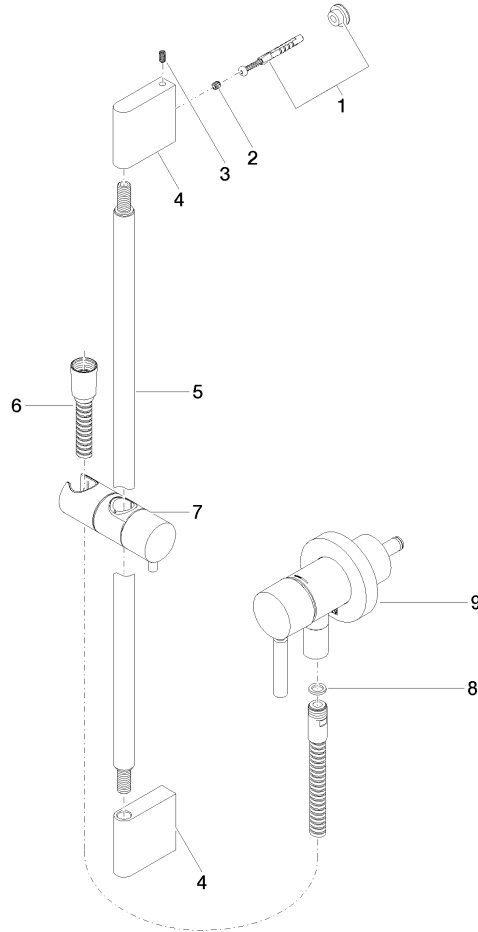

Concealed single-lever mixer with integrated shower connection with shower set without hand shower - Brushed Platinum

TARA

36 013 660

Fits: TARA, META

- cover plate Ø 78 mm
- metal shower hose 1750mm with integrated anti-twist protection
- slide bar

Concealed single-lever mixer with integrated shower connection with shower set without hand shower - Brushed Platinum

TARA

Certificates

Belacqua_21-025- WRAS_2011027. LGA_29569.
27_1.

36 013 660

Spare parts list

No.	Item Number	Name	Quantity used	Delivery time
1	05 17 20 726 02 90	fixing set	1	2
2	09 31 11 049 90	pin	2	2
3	04 31 11 113 00 90	pin	2	2
4	08 17 97 054-06	holder	2	10
5	90 28 22 597 00-06	holder	1	10
6	28 322 970-06	Metal shower hose 1/2" x 3/8" x 1750 mm - Brushed Platinum	1	2
7	12 580 970-06	Slide unit - Brushed Platinum	1	10
8	90 14 20 026 00 90	seal	1	2
9	36 045 660-06	Concealed single-lever mixer with cover plate with integrated shower connection - Brushed Platinum	1	10