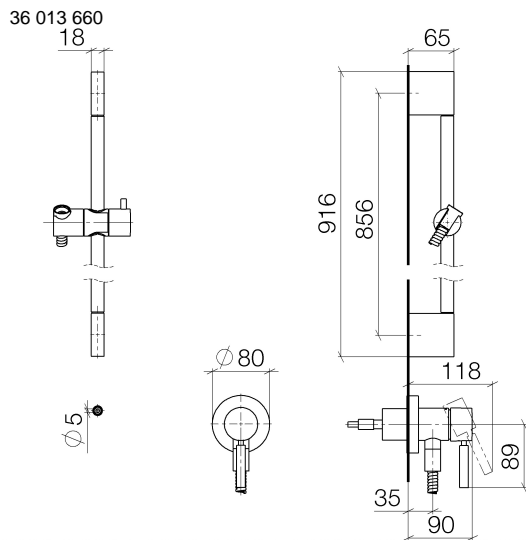

Concealed single-lever mixer with integrated shower connection with shower set without hand shower - Brushed Platinum

TARA

36 013 660

Fits: TARA, META

- cover plate Ø 78 mm
- metal shower hose 1750mm with integrated anti-twist protection
- slide bar

Concealed single-lever mixer with integrated shower connection with shower set without hand shower - Brushed Platinum

TARA

Certificates

Belacqua_21-025- WRAS_2011027. LGA_29569.
27_1.

36 013 660

Spare parts list

No.	Item Number	Name	Quantity used	Delivery time
1	05 17 20 726 02 90	fixing set	1	2
2	09 31 11 049 90	pin	2	2
3	04 31 11 113 00 90	pin	2	2
4	08 17 97 054-06	holder	2	10
5	90 28 22 597 00-06	holder	1	10
6	28 322 970-06	Metal shower hose 1/2" x 3/8" x 1750 mm - Brushed Platinum	1	2
7	12 580 970-06	Slide unit - Brushed Platinum	1	10
8	90 14 20 026 00 90	seal	1	2
9	36 045 660-06	Concealed single-lever mixer with cover plate with integrated shower connection - Brushed Platinum	1	10